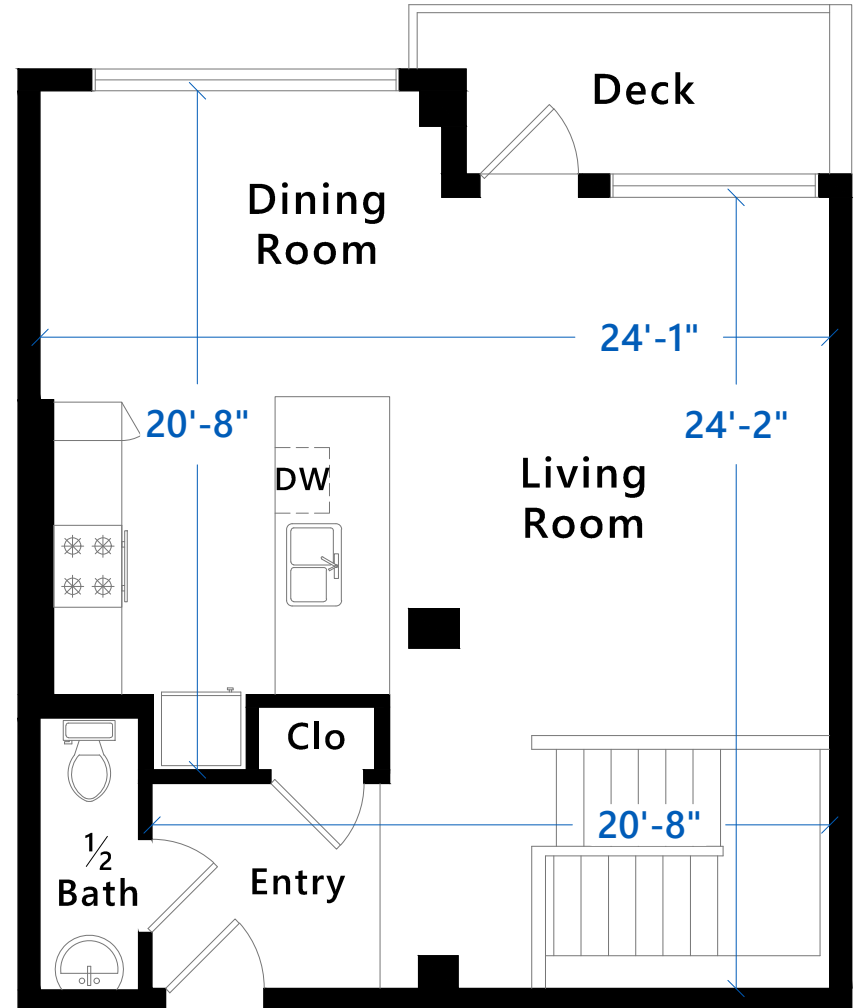

Note: Dimensions are estimates only and have been derived simply for the marketing-style floor plans developed by Open House Drafting.

801 Indiana Street, #362

San Francisco, CA

Lower Level

Main Level