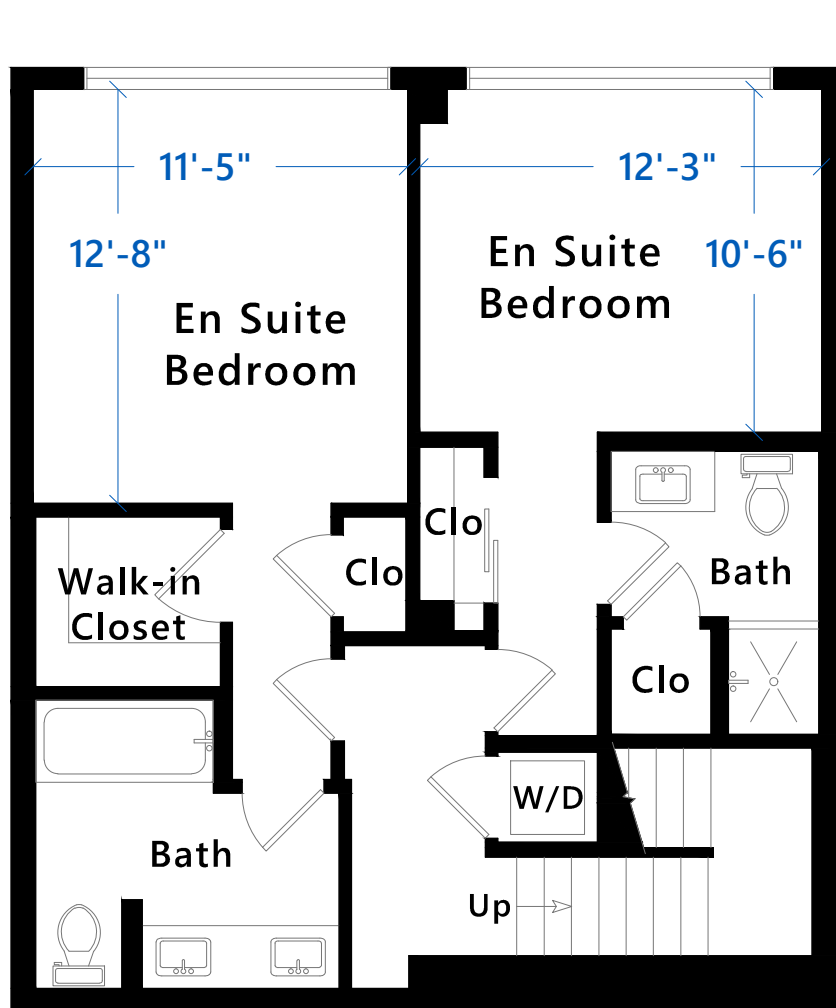

Note: Dimensions are estimates only and have been derived simply for the marketing-style floor plans developed by Open House Drafting.

801 Indiana Street, #362

San Francisco, CA

Lower Level

Main Level